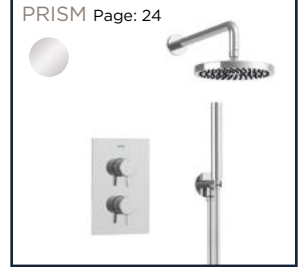

2 OUTLETS 1 ON