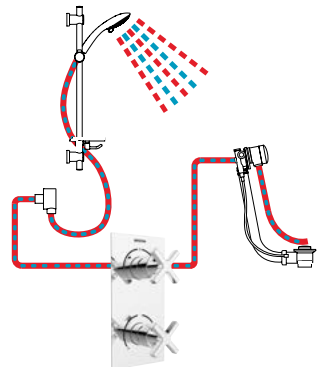

2 OUTLET
TWO OUTLETS, WHICH
ONLY RUN SEPARATELY