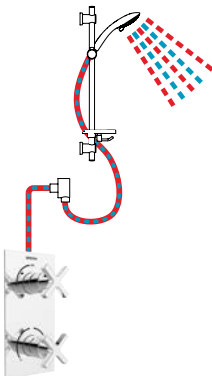

RECESSED SHOWERS. OUTLETS EXPLAINED

1 OUTLET
ONE SHOWER OUTLET