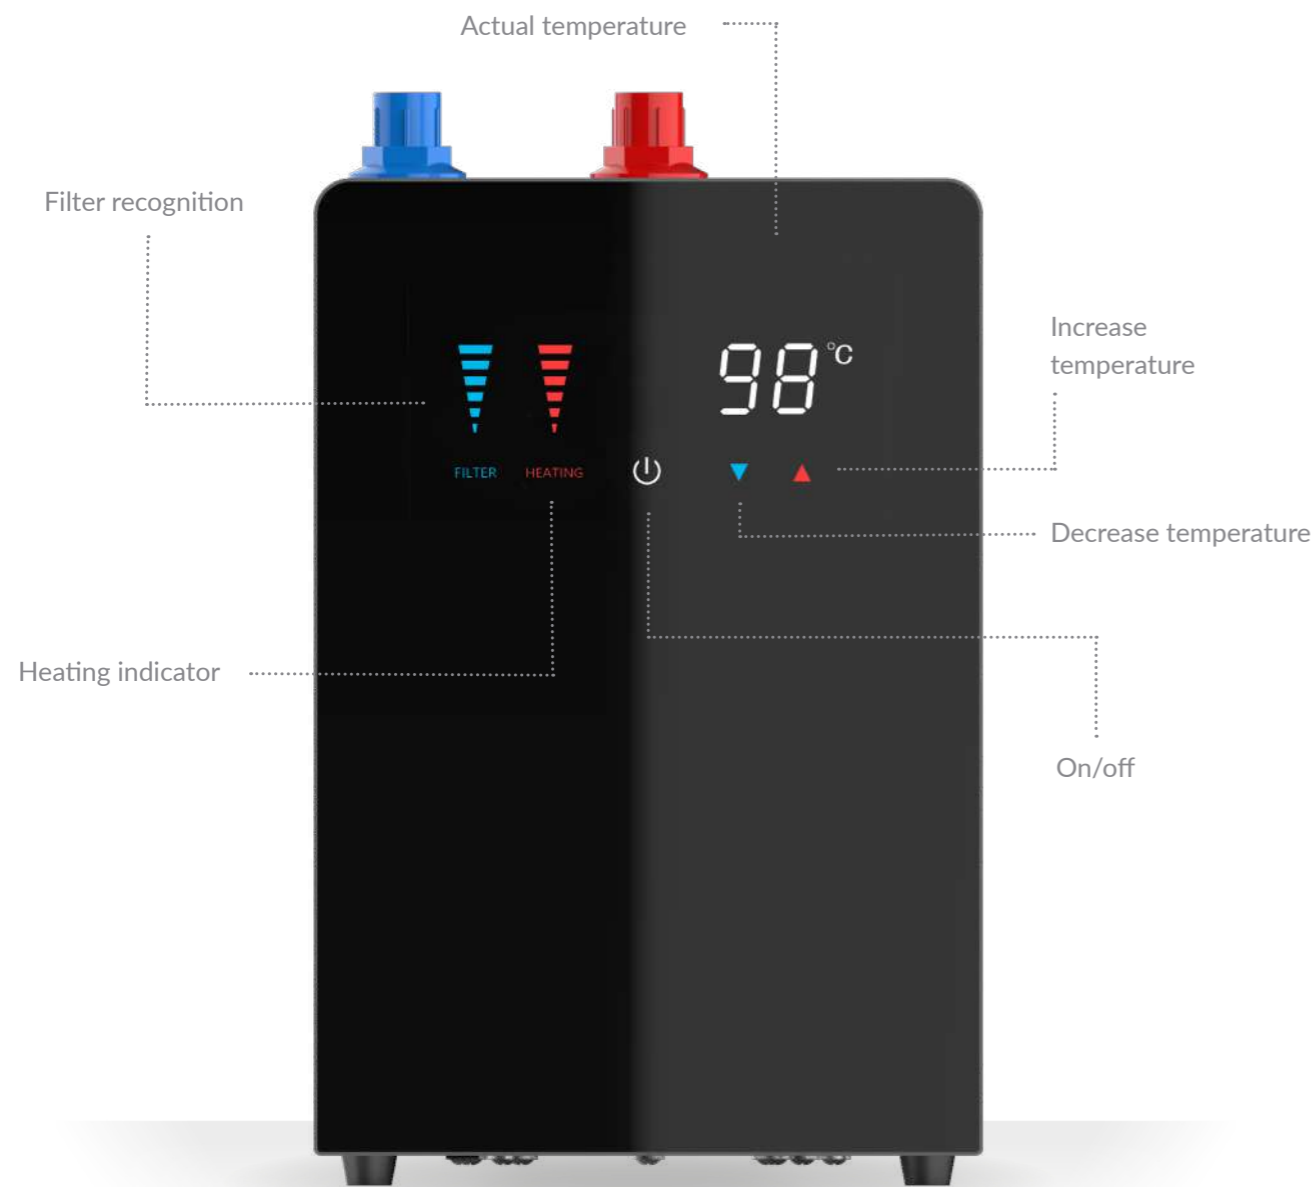

Our tanks

Advanced Technology 2.4L Hot Water Tank

FULLY WRAS APPROVED & 'A' RATED ENERGY EFFICIENCY

i Also available in a 4L version for offices and communal areas

Features

- Easy to read, touch sensitive LED digital temperature display (except Solo Products)
- Durable powder coated carbon steel case or PET aircraft grade polymer
- All materials certified to world recognised food safety standards
- Accurate Temperature Control +/- 1°C
- 14 temperature settings - up to 98°C to assist energy conservation (except Solo Products)
- 2.4 litres stored water capacity
- Source - 230v - 50Hz
- Power - 1500 watts
- 2.4L tank size - H285 x W178 x D245mm
- Plugs in to standard UK socket
- Safety shut off
- Compatible with water pressure 1-5 bar - water pressure over 3 bar recommended to use a PRV.
- No External Venting/Draining Required
- ROHS compliant
- Fully WRAS Approved
- 'A' Rated Energy Efficiency
- Includes manufacturers standard parts and components

Included in our hot tap systems

- **+** Dual lever kitchen mixer tap in a variety of colours and styles
- **+** Filter housing and filter to clean water and break down limescale to protect your tank
- **+** Non-pressurised 'advanced technology' instant boiling water tank
- **+** All connectors from tank to tap and filter