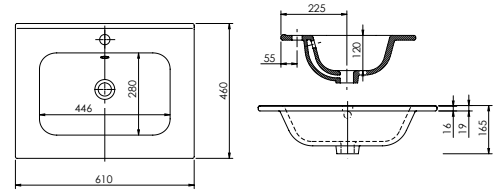

Henley Ceramic Vanity Basin

Suitable for Highfield, Oakley & Verona ranges. Includes a Chrome interchangeable type 3 overflow ring. Single tap hole. Requires a slotted waste.

Product Finishes	Henley 600 610w x 460d x 15h
White	8954 (to fit Vanity 600)
Price	£186.00