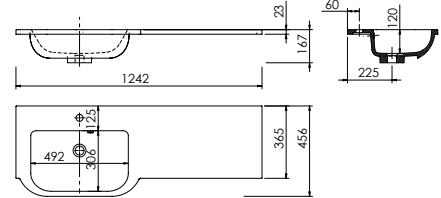

Product	Derwent Wing 1242
Finishes	1242w x 456d x 23h (Requires 600mm basin unit)
White	Left Bowl - 373701
White	Right Bowl - 373702
Price	£400.00