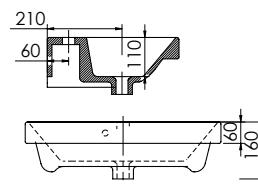

NEW

Product Finishes	Abano 500 500w x 280d x 60h
White	8964 (to fit Vanity 500 Cloakroom)
Price	£114.00

Product Finishes	Abano 550 Slim 550w x 370d x 60h
White	8944 (to fit Vanity 550 slim)
Price	£145.00