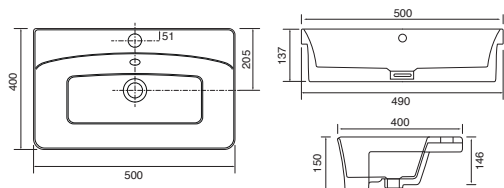

Swindale Ceramic Semi Recessed Basin

Designed to be used with a worktop on a 500mm or 600mm standard or slimline basin unit. Single tap hole and integrated type 3 overflow ring. Requires a slotted waste.

Product Finishes	Swindale 500w x 400d x 27h
White	892701 (Minimum 500 basin unit required.)
Price	£245.00