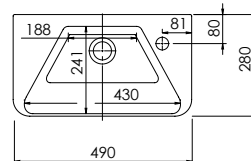

NEW

Product Finishes	Abano 500 500w x 280d x 60h
White	8964 (to fit Vanity 500 Cloakroom)
Price	£114.00

Product Finishes	Abano 550 Slim 550w x 370d x 60h
White	8944 (to fit Vanity 550 slim)
Price	£145.00