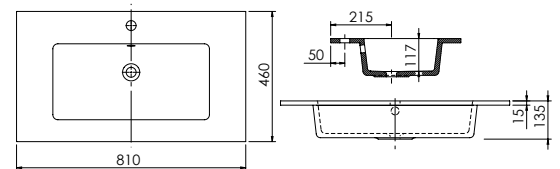

Product Finishes	Kenwyn 800 810w x 460d x 15h
White	373225 (to fit Vanity 800 Slim)
Price	£295.00