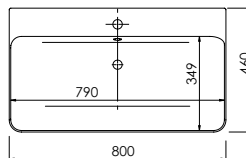

Product Finishes	Abano 800 800w x 460d x 60h
White	8947 (to fit Vanity 800)
Price	£250.00