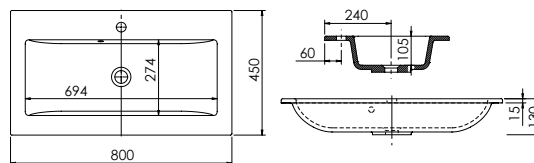

Product	Vada 800
Finishes	800w x 450d x 15h
White	3188 (to fit Vanity 800)
Price	£282.00