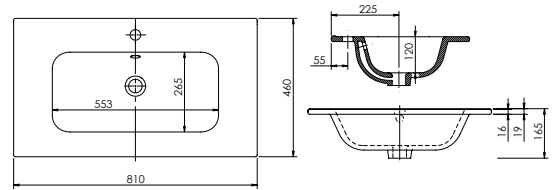

Product Finishes	Henley 800 810w x 460d x 15h
White	8955 (to fit Vanity 800)
Price	£220.00