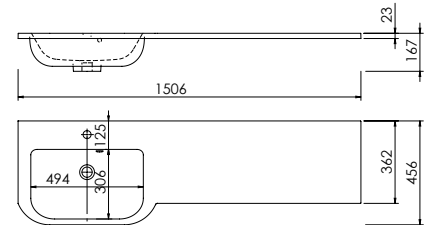

Product	Derwent Wing 1500
Finishes	1506w x 456d x 23h (Requires 600mm basin unit)
White	Left Bowl - 373573
White	Right Bowl - 373574
Price	£431.00