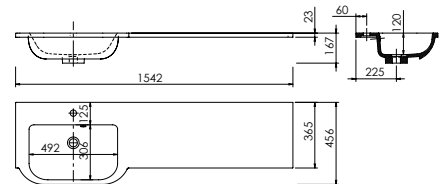

Product	Derwent Wing 1542
Finishes	1542w x 456d x 23h (Requires 600mm basin unit)
White	Left Bowl - 373703
White	Right Bowl - 373704
Price	£431.00