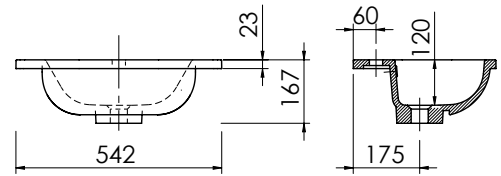

Product Finishes	Derwent Cast Slimline 542 542w x 376d x 23h
White	373710 (to fit 500 Slimline unit)
Price	£234.00