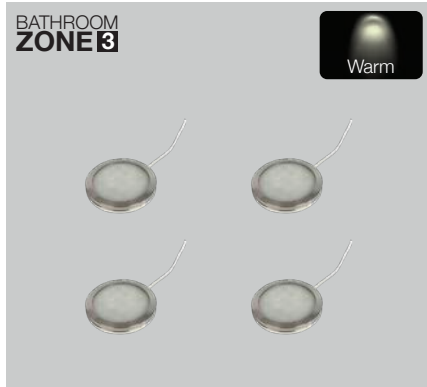

LED Lighting Plinth Lighting

**Hampden
LED Plinth Lighting** 70w x 70d x 8h

Warm White LED.
Brushed aluminium case. 8116 (set of 4)

Price £91.00