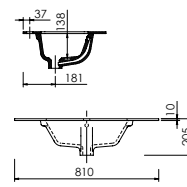

Product Finishes	Compact HPL Worktop with Under Mount Basin 810w x 465d x 10h
Lunar Black	823442 (to fit Vanity 800)
Price	£495.00