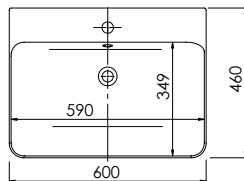

Product Finishes	Abano 600 600w x 460d x 60h
White	8946 (to fit Vanity 600)
Price	£180.00