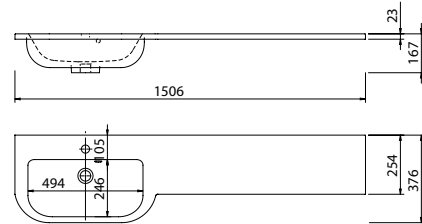

Product	Derwent Wing Slimline 1500
Finishes	1506w x 376d x 23h (Requires 600mm basin unit)
White	Left Bowl - 373581
White	Right Bowl - 373582
Price	£410.00