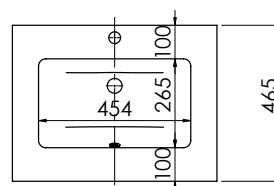

Product Finishes	Compact HPL Worktop with Under Mount Basin 610w x 465d x 10h
Lunar Grey	823343 (to fit Vanity 600)
Price	£465.00