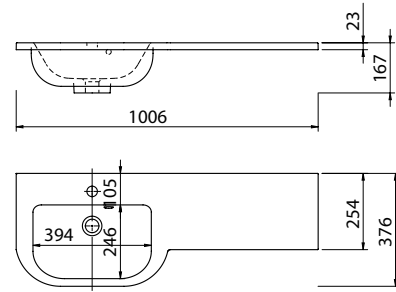

Derwent Cast Semi Recessed Slimline Wing Basin

Designed to sit directly on to a 500 or 600 slimline basin unit plus additional units up to an overall maximum length of 1000mm, 1200mm or 1500mm. Single tap hole and integrated type 3 overflow ring. Requires a slotted waste.

Product	Derwent Wing Slimline 1000
Finishes	1006w x 376d x 23h (Requires 500mm basin unit)
White	Left Bowl - 373589
White	Right Bowl - 373590
Price	£349.00