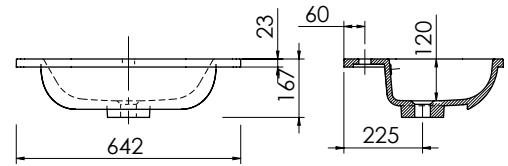

Product Finishes	Derwent Cast 642 642w x 456d x 23h
White	373709 (to fit 600 unit)
Price	£251.00