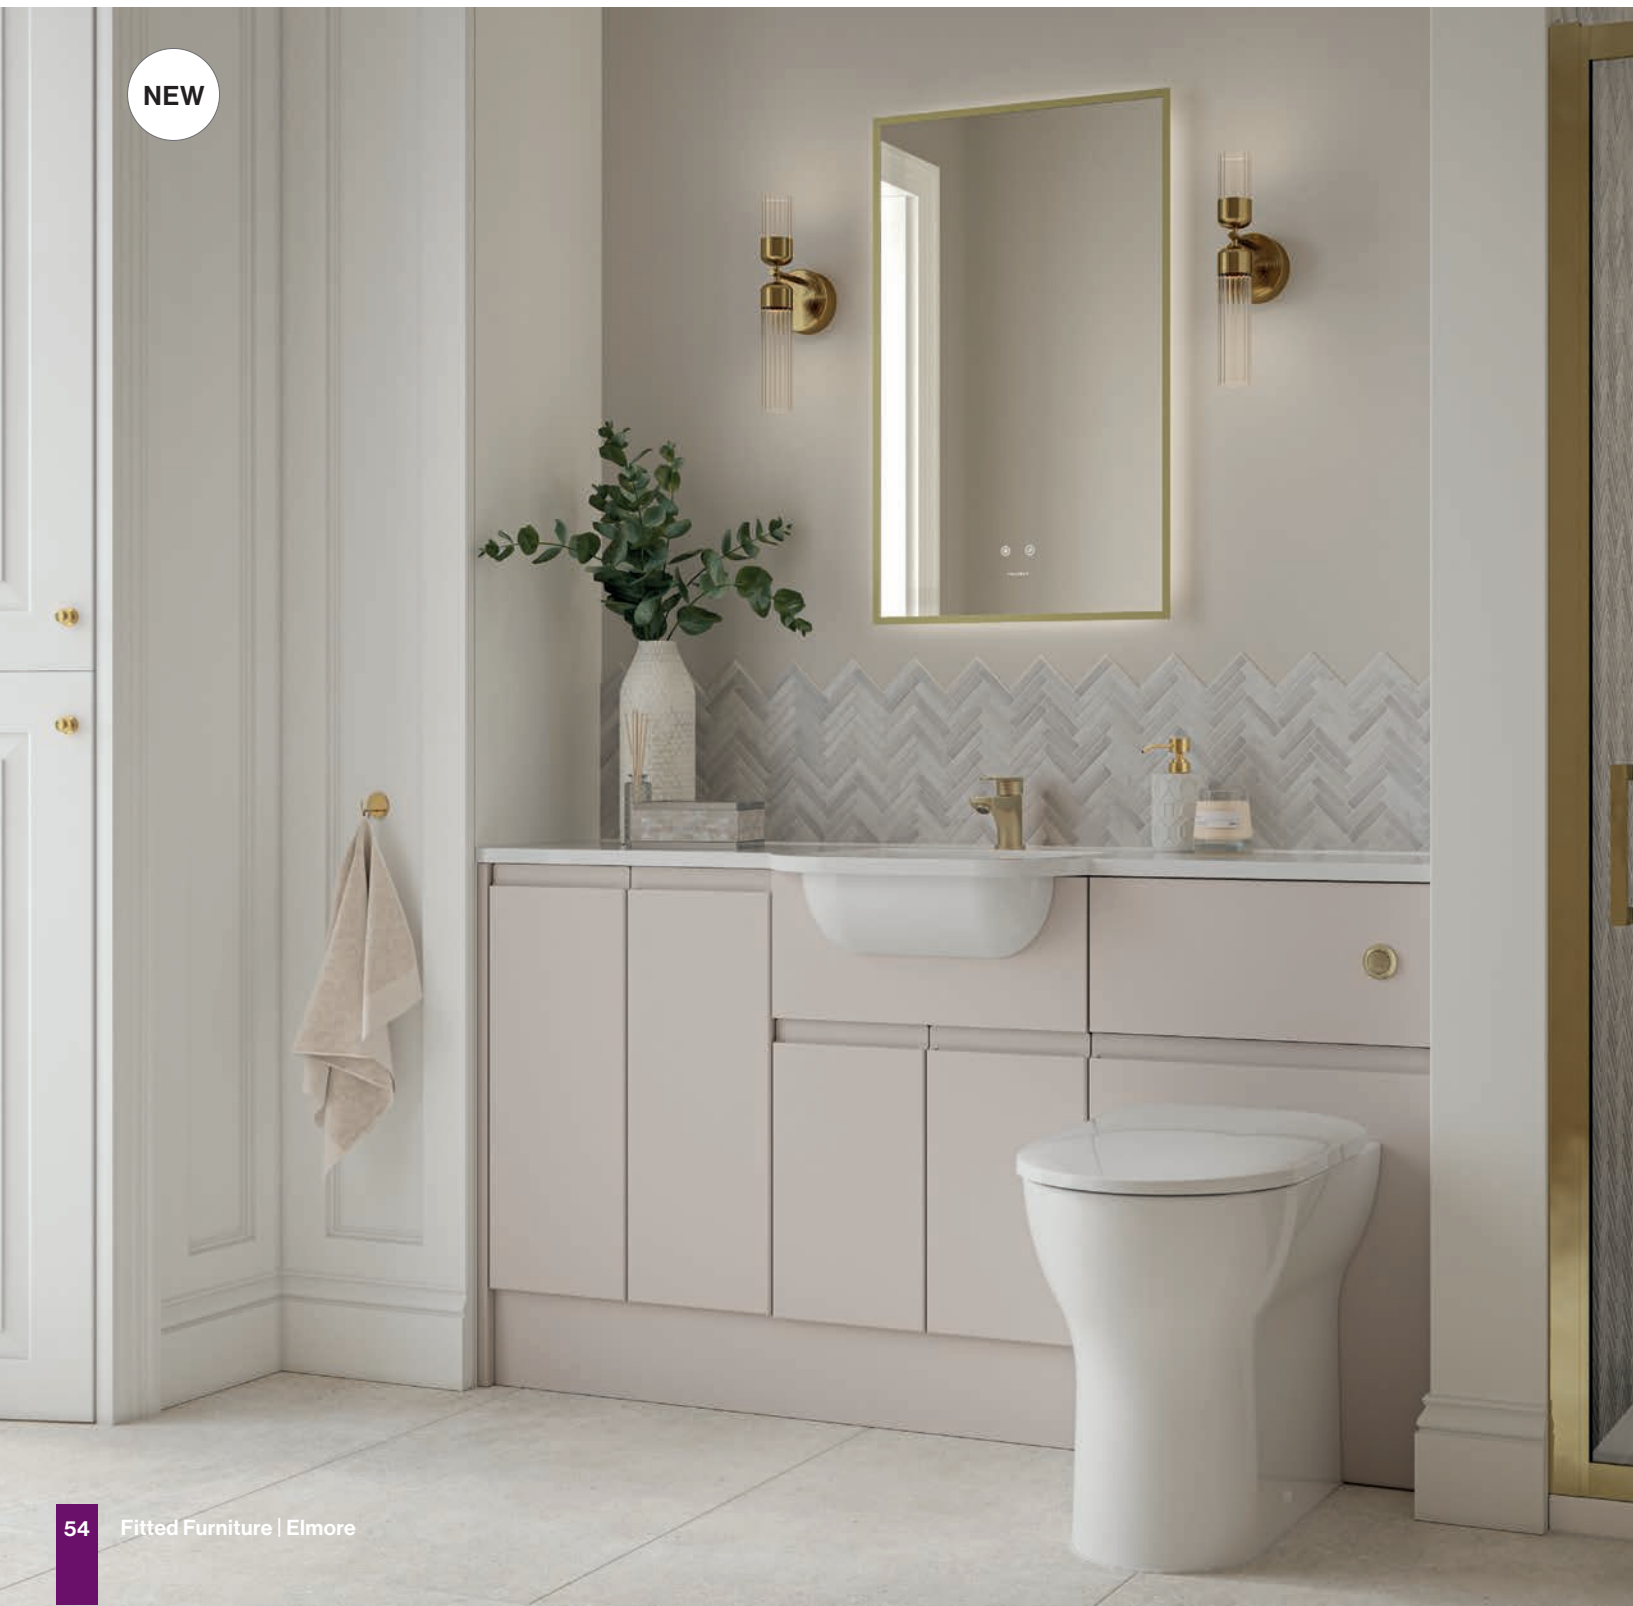

Bourton Glossy Grey | P36

NEW

Elmore

Range

Elmore's integrated handle design combines minimalist elegance with a clean, uncluttered aesthetic, bringing a touch of modern sophistication to your bathroom. With soft-close hinges and smooth-glide drawers, and matching floor-reaching decor end panels which eliminate the need for plinth returns and offer a more refined finish.