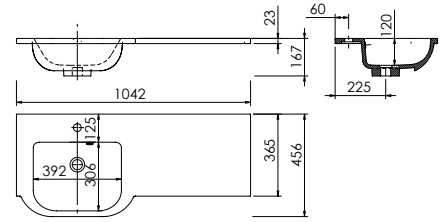

Derwent Shoulder Cast Semi Recessed Standard Depth Wing Basin

Designed to sit directly on to a 500 or 600 standard basin unit plus additional units up to an overall maximum length of 1042mm, 1242mm or 1542mm. Single tap hole and integrated type 3 overflow ring. Requires a slotted waste.

Product	Derwent Wing 1042
Finishes	1042w x 456d x 23h (Requires 500mm basin unit)
White	Left Bowl - 373714
White	Right Bowl - 373715
Price	£369.00