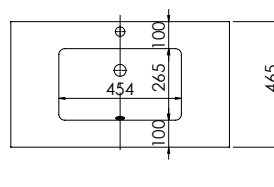

Product Finishes	Compact HPL Worktop with Under Mount Basin 810w x 465d x 10h
Lunar Grey	823443 (to fit Vanity 800)
Price	£495.00