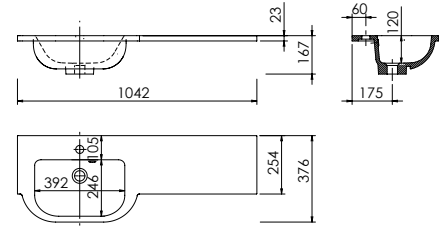

Derwent Shoulder Cast Semi Recessed Slimline Wing Basin

Designed to sit directly on to a 500 or 600 slimline basin unit plus additional units up to an overall maximum length of 1042mm, 1242mm or 1542mm. Single tap hole and integrated type 3 overflow ring. Requires a slotted waste.

Product	Derwent Cast Slimline 1042
Finishes	1042w x 376d x 23h (Requires 500mm basin unit)
White	Left Bowl - 373716
White	Right Bowl - 373717
Price	£349.00