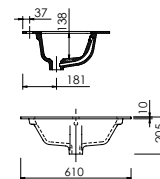

Compact HPL Worktop with Undermount Vanity Basin

Suitable for Highfield, Oakley & Verona ranges. Single tap hole and integrated overflow ring. Requires a slotted waste.

Product Finishes	Compact HPL Worktop with Under Mount Basin 610w x 465d x 10h
Lunar Black	823342 (to fit Vanity 600)
Price	£465.00