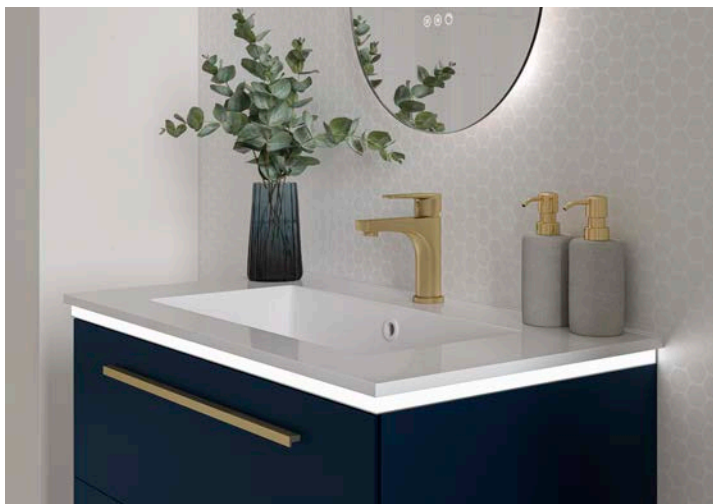

Get the look

Highfield Two Drawer Vanity 800

Complete the look

Kenwyn Cast Vanity Basin 800

Glasbury Brushed Brass Basin Tap

Pasco LED Mirror

Caldera Slim Brushed Brass Bar Handle 495mm

Under Basin Lighting Kit