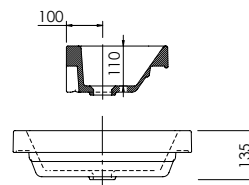

Abano Ceramic Vanity Basin

Suitable for Byford & Henbury ranges. Includes a Chrome interchangeable type 3 overflow ring. Single tap hole. Requires a slotted waste. Please note, the Abano 500 for cloakroom has no overflow and requires an unslotted or freeflow waste.

NEW

Product Finishes	Abano 500 500w x 280d x 60h
White	8964 (to fit Vanity 500 Cloakroom)
Price	£114.00