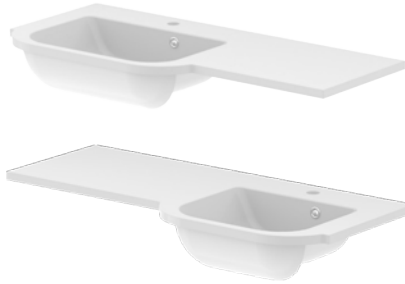

Derwent Shoulder Cast Semi Recessed Standard Depth Wing Basin

Designed to sit directly on to a 500 or 600 standard basin unit plus additional units up to an overall maximum length of 1042mm, 1242mm or 1542mm. Single tap hole and integrated type 3 overflow ring. Requires a slotted waste.

Product	Derwent Wing 1042
Finishes	1042w x 456d x 23h (Requires 500mm basin unit)
White	Left Bowl - 373714
White	Right Bowl - 373715
Price	£369.00