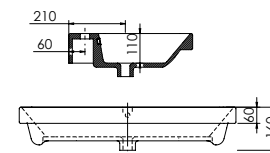

Product Finishes	Abano 800 800w x 460d x 60h
White	8947 (to fit Vanity 800)
Price	£250.00