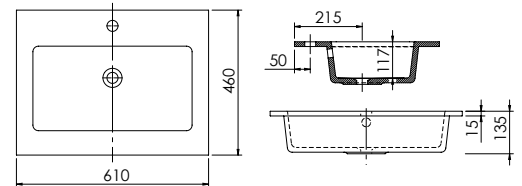

Kenwyn Cast Vanity Basin

Suitable for Highfield, Oakley & Verona ranges. Includes a Chrome interchangeable type 3 overflow ring. Single tap hole. Requires a slotted waste.

Product Finishes	Kenwyn 600 610w x 460d x 15h
White	373224 (to fit Vanity 600 Slim)
Price	£255.00