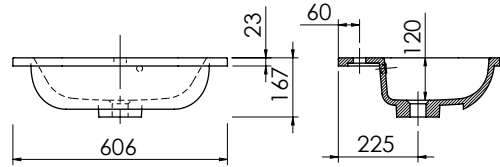

Product Finishes	Derwent Cast 600 606w x 456d x 23h
White	373569 (to fit 600 unit)
Price	£251.00