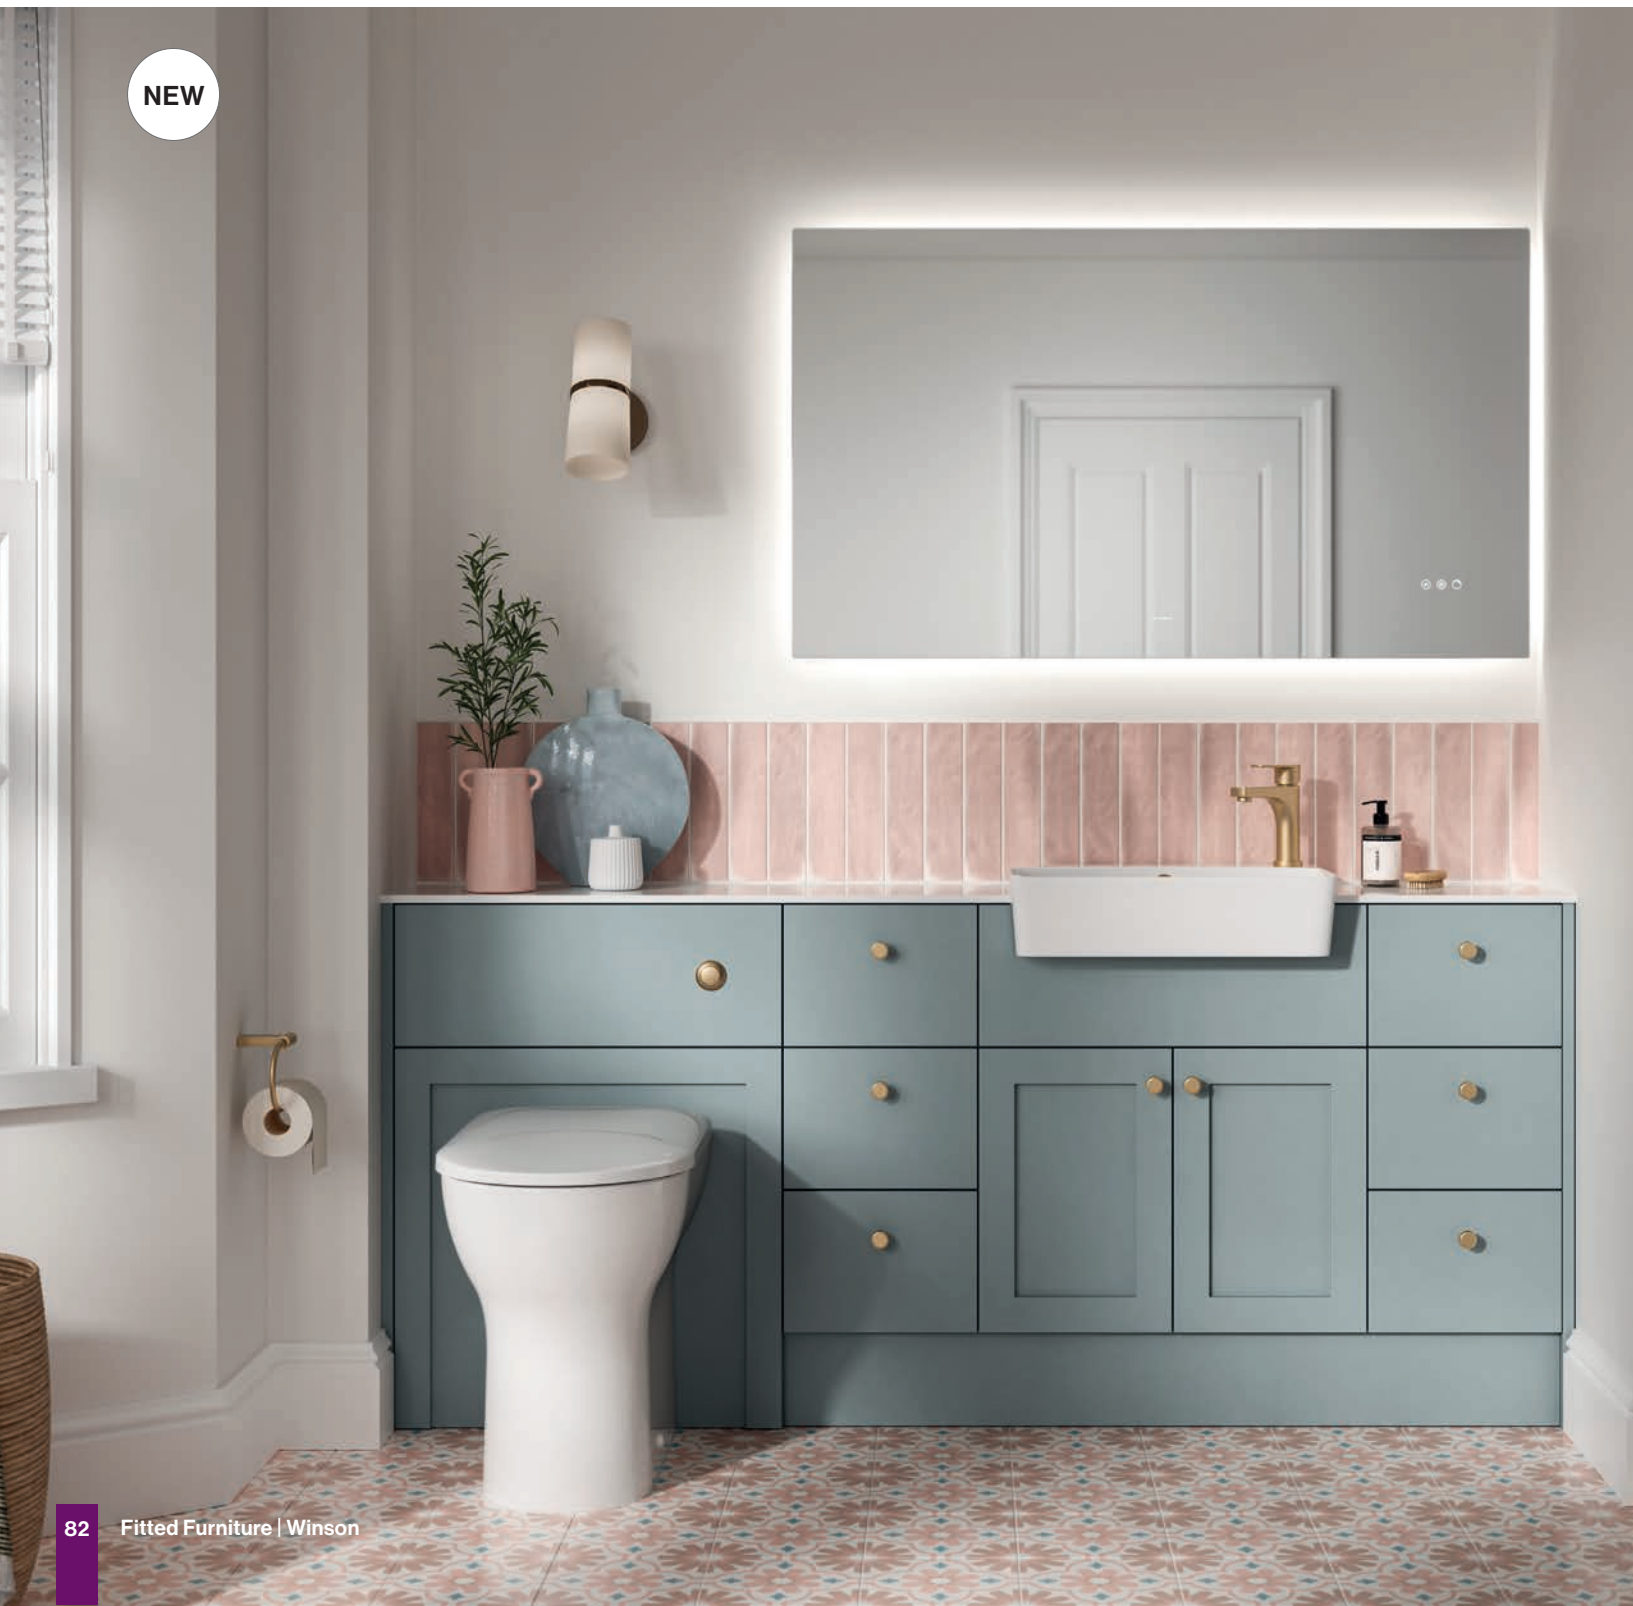

Elmore Plinths

Elmore plinths are edged on all sides, can be cut to size and attached to fitted furniture with provided plinth clips. Once cut, plinths will need to be sealed with waterproof sealer.

Product Finishes	500mm Plinth 18d x 150h	600mm Plinth 18d x 150h	1200mm Plinth 18d x 150h	1800mm Plinth 18d x 150h	2500mm Plinth 18d x 150h
Glossy White	198301	193101	193201	193301	193401
Glossy Grey	198311	193111	193211	193311	193411
Matt Grey	198302	193102	193202	193302	193402
Cashmere	198344	193144	193244	193344	193444
Steel Blue	198347	193147	193247	193347	193447
Evergreen	198345	193145	193245	193345	193445
Matt Graphite	198312	193112	193212	193312	193412
Muted Blue	198310	193110	193210	193310	193410
Price	£35.00	£45.00	£65.00	£98.00	£130.00

All prices include VAT

NEW

Winson

Range

Winson exudes timeless charm with its traditional Shaker-style doors and soft-close doors and drawers, combining classic aesthetics with functional sophistication. Now available in eight elegant finishes, with matching floor-reaching decor end panels which eliminate the need for plinth returns and offer a more refined finish.