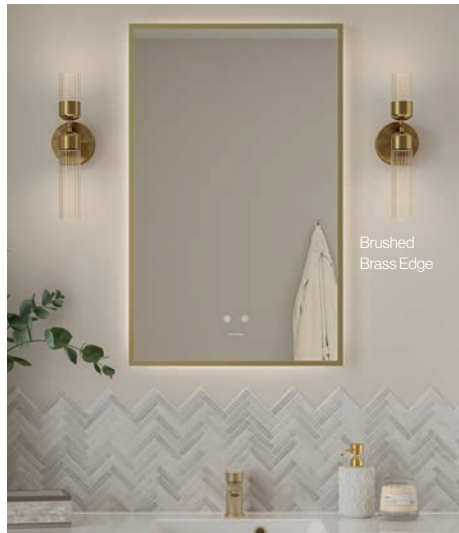

Mirrors LED

Our LED mirrors add an elegant touch to your bathroom, serving as a stylish focal point while enhancing the perception of space and light. Each LED mirror is equipped with heated demister pads, ensuring a clear reflection even in steamy conditions.

Brushed Brass Edge

Black Edge

Ferla LED Mirror

A backlit LED mirror with a painted frame. Energy-efficient heated demister pad. Touch sensitive on/off control. Dimmable bright white LED colour. Mains power required.

Black Edge	500w x 800h	1828	£395.00
Brushed Brass Edge	500w x 800h	1829	£395.00