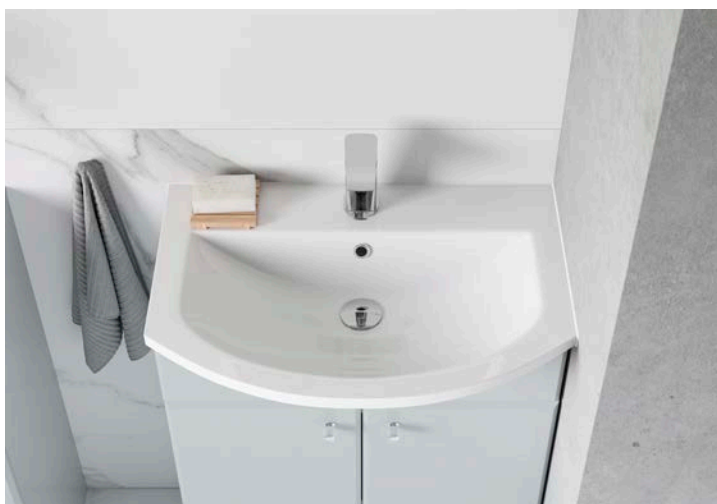

Get the look

Radway Wall Unit 500
Radway WC Unit 500
Radway Base Unit 500
Radyway Floor Standing Vanity 600

Complete the look

Rina 600 Basin
Charvil Chrome Basin Tap
Rusland BTW Pan with Brinklow Seat
Tortel Chrome Handle
Atico 600 LED Mirror