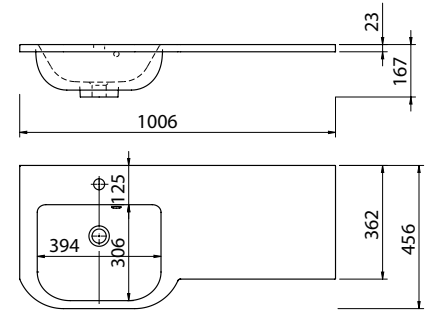

Derwent Cast Semi Recessed Standard Depth Wing Basin

Designed to sit directly on to a 500 or 600 standard basin unit plus additional units up to an overall maximum length of 1000mm, 1200mm or 1500mm. Single tap hole and integrated type 3 overflow ring. Requires a slotted waste.

Product	Derwent Wing 1000
Finishes	1006w x 456d x 23h (Requires 500mm basin unit)
White	Left Bowl - 373587
White	Right Bowl - 373588
Price	£369.00