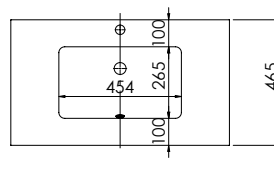

Product Finishes	Compact HPL Worktop with Under Mount Basin 810w x 465d x 10h
Lunar Black	823442 (to fit Vanity 800)
Price	£495.00