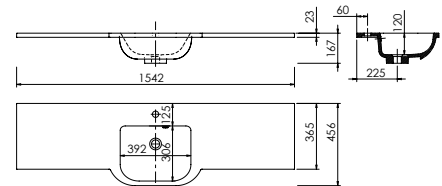

Product	Derwent 1542 Central Bowl NEW
Finishes	1206w x 376d x 23h (Requires 500mm basin unit)
White	Central Bowl - 373719
Price	£431.00

Derwent 1542 Central Bowl