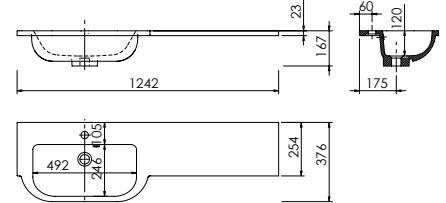

Product	Derwent Cast Slimline 1242
Finishes	1242w x 376d x 23h (Requires 600mm basin unit)
White	Left Bowl - 373705
White	Right Bowl - 373706
Price	£384.00