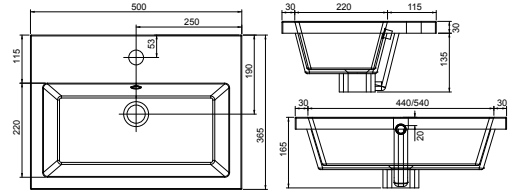

Dart Cast Sit-In Basin

To sit in a 500 / 600mm standard basin unit. Single tap hole and integrated type 3 overflow ring. Requires a slotted waste.

Product Finishes	Dart 500 500w x 365d x 30h
White	373583
Price	£230.00