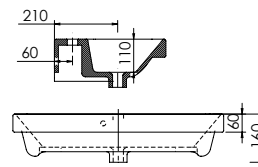

Product Finishes	Abano 700 Slim 700w x 370d x 60h
White	8945 (to fit Vanity 700 slim)
Price	£175.00