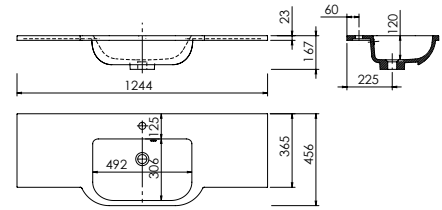

Derwent Shoulder Cast Semi Recessed Standard Depth Wing Basin

Designed to sit directly on to a 500 or 600 standard basin unit plus additional units up to an overall maximum length of 1242mm or 1542mm. Single tap hole and integrated type 3 overflow ring. Requires a slotted waste.

Product	Derwent 1242 Central Bowl NEW
Finishes	1006w x 376d x 23h (Requires 600mm basin unit)
White	Central Bowl - 373718
Price	£400.00