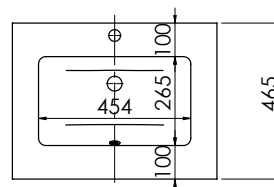

Compact HPL Worktop with Undermount Vanity Basin

Suitable for Highfield, Oakley & Verona ranges. Single tap hole and integrated overflow ring. Requires a slotted waste.

Product Finishes	Compact HPL Worktop with Under Mount Basin 610w x 465d x 10h
Lunar Black	823342 (to fit Vanity 600)
Price	£465.00