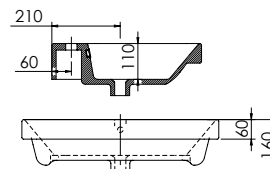

Product Finishes	Abano 600 600w x 460d x 60h
White	8946 (to fit Vanity 600)
Price	£180.00