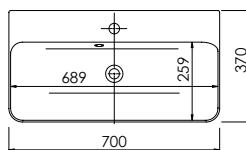

Product Finishes	Abano 700 Slim 700w x 370d x 60h
White	8945 (to fit Vanity 700 slim)
Price	£175.00