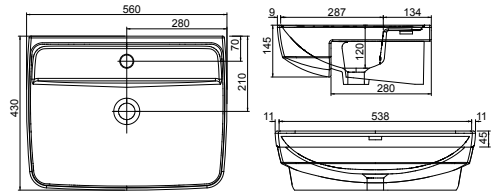

Wenning Ceramic Semi Recessed Basin

Designed to be used with a worktop on a 500mm or 600mm standard or slimline basin unit. Single tap hole and integrated type 3 overflow ring. Requires a slotted waste.

Product Finishes	Wenning 560w x 430d x 45h
White	890501 (Minimum 500 basin unit required.)
Price	£150.00