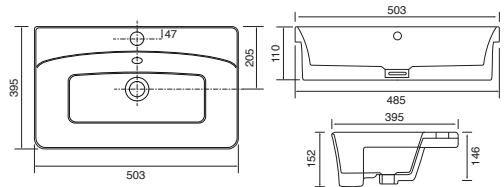

Medway Ceramic Semi Recessed Basin

Designed to be used with a worktop on a 500mm or 600mm standard or slimline basin unit. Single tap hole and integrated type 3 overflow ring. Requires a slotted waste.

Product Finishes	Medway 503w x 395d x 30h
White	892601 (Minimum 500 basin unit required.)
Price	£245.00