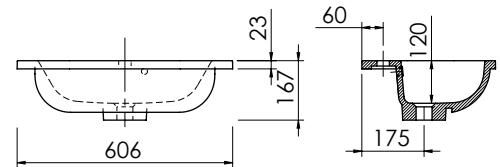

Product Finishes	Derwent Cast Slimline 600 606w x 376d x 23h
White	373576 (to fit 600 Slimline unit)
Price	£251.00