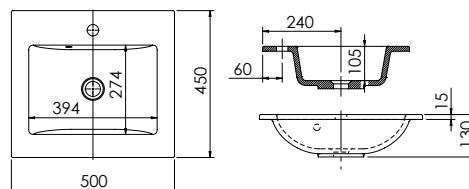

Vada Cast Vanity Basin

Suitable for Byford, Henbury & Verona ranges. Includes a Chrome interchangeable type 3 overflow ring. Single tap hole. Requires a slotted waste.

Product	Vada 500
Finishes	500w x 450d x 15h
White	3185 (to fit Vanity 500)
Price	£209.00