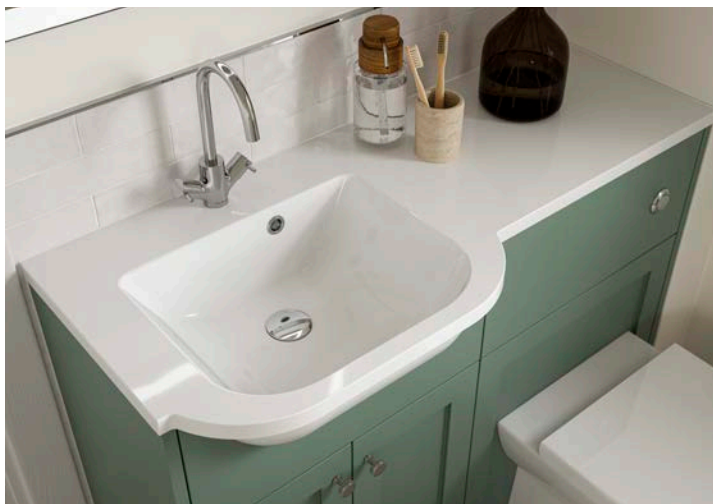

Get the look

500 Basin Unit
500 WC Unit

Complete the look

Derwent 1042 LH Bowl Wing Basin
Purley Chrome Tap
Wenning BTW Pan with Hyde Seat
Caldas Chrome Knob
Caldo 500 Mirror