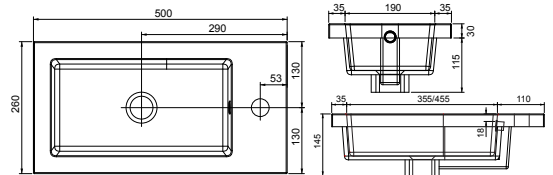

Dart Cast Slimline Sit-In Basin

To sit in a 500 / 600mm slimline basin unit. Can be mounted with tap on LH or RH side. Single tap hole and integrated type 3 overflow ring. Requires a slotted waste.

Product Finishes	Dart 500 Slimline 500w x 260d x 30h
White	373585
Price	£225.00