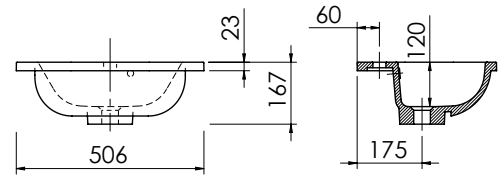

Product Finishes	Derwent Cast Slimline 500 506w x 376d x 23h
White	373575 (to fit 500 Slimline unit)
Price	£234.00