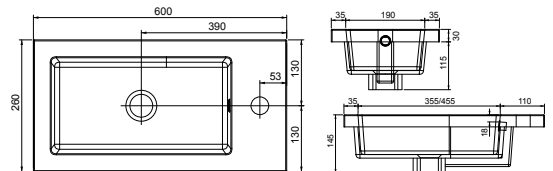

Product Finishes	Dart 600 Slimline 600w x 260d x 30h
White	373586
Price	£230.00