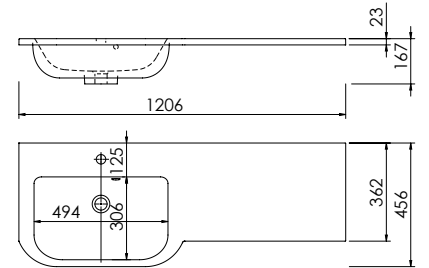

Product	Derwent Wing 1200
Finishes	1206w x 456d x 23h (Requires 600mm basin unit)
White	Left Bowl - 373571
White	Right Bowl - 373572
Price	£400.00