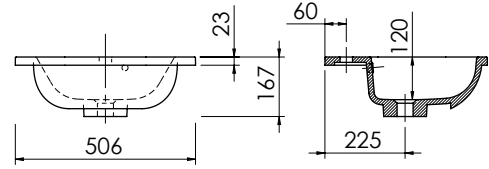

Derwent Cast Semi Recessed Basin

Designed to sit directly on to a 500mm or 600mm standard or slimline basin unit without end panels. Single tap hole and integrated type 3 overflow ring. Requires a slotted waste.

Product Finishes	Derwent Cast 500 506w x 456d x 23h
White	373568 (to fit 500 unit)
Price	£234.00