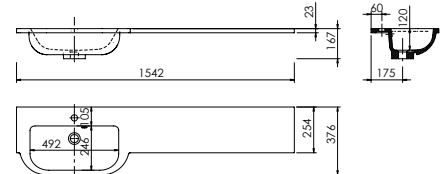

Product	Derwent Cast Slimline 1542
Finishes	1542w x 376d x 23h (Requires 600mm basin unit)
White	Left Bowl - 373712
White	Right Bowl - 373713
Price	£410.00