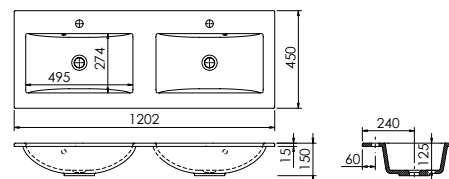

Product	Vada 1200 Double Bowl
Finishes	1200w x 450d x 15h
White	3190 (to fit Vanity 1200)
Price	£420.00