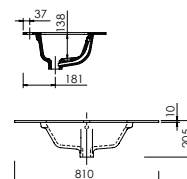

Product Finishes	Compact HPL Worktop with Under Mount Basin 810w x 465d x 10h
Lunar Grey	823443 (to fit Vanity 800)
Price	£495.00