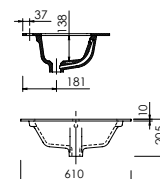

Product Finishes	Compact HPL Worktop with Under Mount Basin 610w x 465d x 10h
Lunar Grey	823343 (to fit Vanity 600)
Price	£465.00