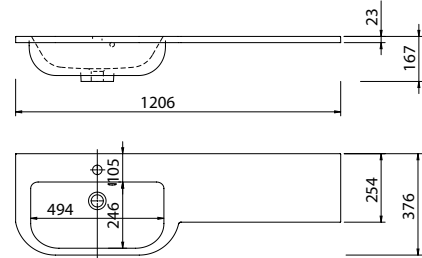

Product	Derwent Wing Slimline 1200
Finishes	1206w x 376d x 23h (Requires 600mm basin unit)
White	Left Bowl - 373577
White	Right Bowl - 373578
Price	£384.00