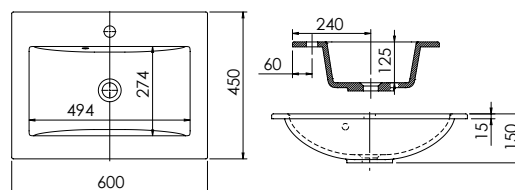

Product	Vada 600
Finishes	600w x 450d x 15h
White	3186 (to fit Vanity 600)
Price	£238.00