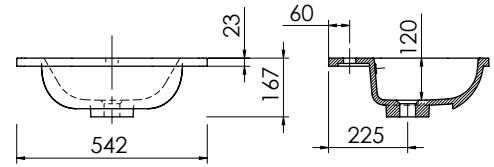

Derwent Shoulder Cast Semi Recessed Basin

Designed to sit directly on to a 500mm or 600mm standard or slimline basin unit with end panels. Single tap hole and integrated type 3 overflow ring. Requires a slotted waste.

Product Finishes	Derwent Cast 542 542w x 456d x 23h
White	373708 (to fit 500 unit)
Price	£234.00