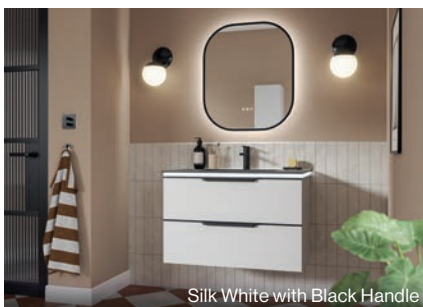

Matt Truffle

Silk White with Black Handle

Oakley P170

Oakley's sleek and contemporary design features bold square edges, soft-close drawers, and a full-length handle in natural or black oak. With ambient lighting options, illuminate Oakley for a touch of sophistication.