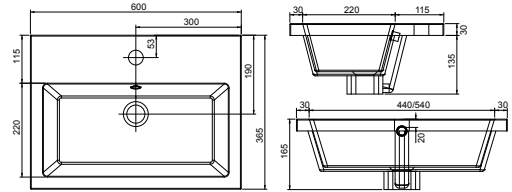

Product Finishes	Dart 600 600w x 365d x 30h
White	373584
Price	£230.00