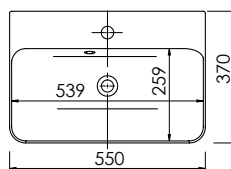

NEW

Product Finishes	Abano 500 500w x 280d x 60h
White	8964 (to fit Vanity 500 Cloakroom)
Price	£114.00

Product Finishes	Abano 550 Slim 550w x 370d x 60h
White	8944 (to fit Vanity 550 slim)
Price	£145.00