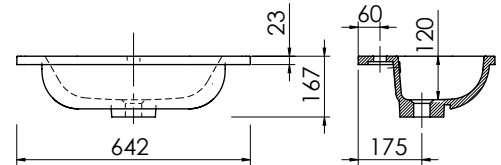

Product Finishes	Derwent Cast Slimline 642 642w x 376d x 23h
White	373711 (to fit 600 Slimline unit)
Price	£251.00