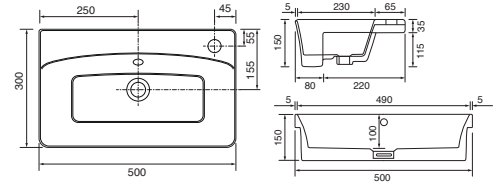

Cherwell Ceramic Semi Recessed Basin

Designed to be used with a worktop on a 500mm or 600mm standard or slimline basin unit. Single tap hole and integrated type 3 overflow ring. Requires a slotted waste.

Product Finishes	Cherwell 500w x 300d x 35h
White	892501 (Minimum 500 basin unit required.)
Price	£245.00