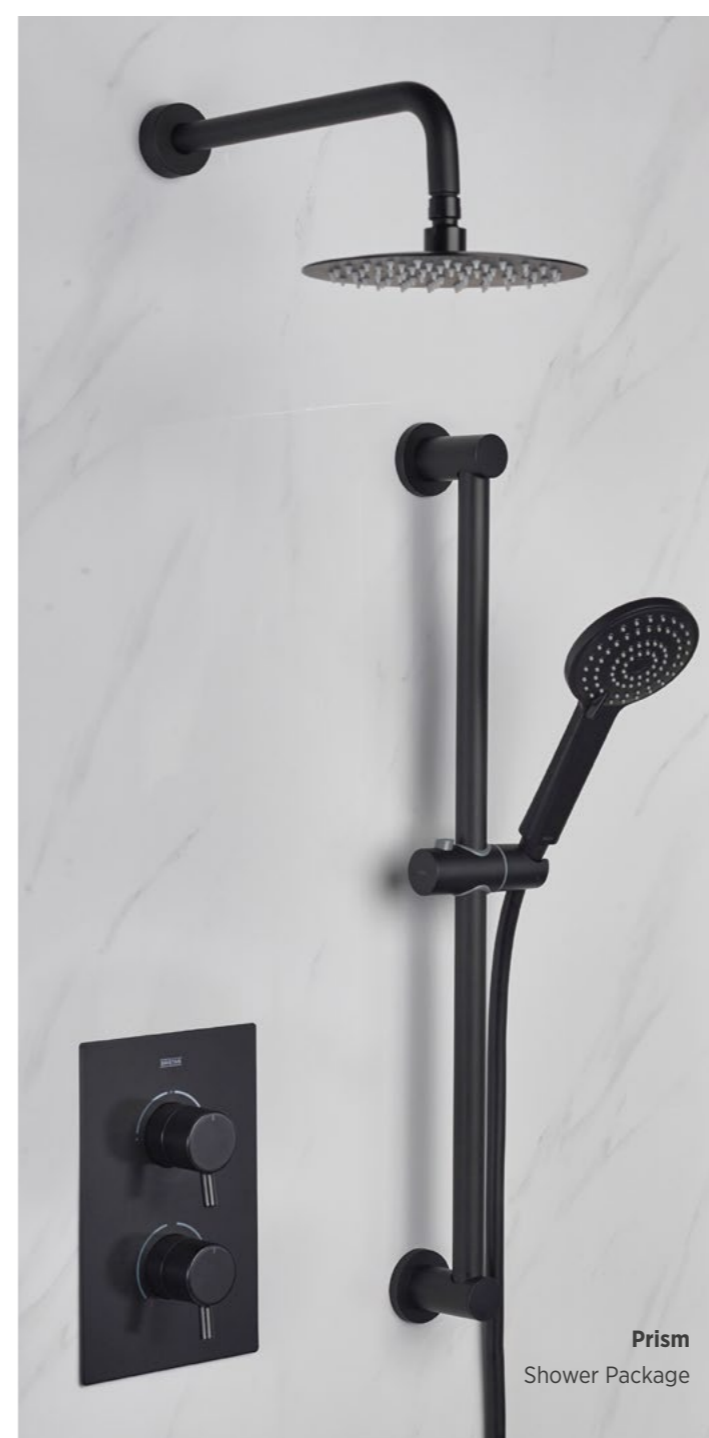

Taps

We've got something for every space - from ultra-modern, angular cloakroom taps to traditionally styled statement mixers. Plus you'll find options from one to three tap hole basins along with a wealth of bath mixer styles.

- Basin Mixers use Eco Start technology

Available Finishes 

Appeal
Eco Start Basin Mixer

Prism
Shower Package

Buzz
Bar Shower

Appeal

Eco Start Basin Mixer with Clicker Waste

- Spout projection 125mm
- Flexible tails included

- Integral two outlet diverter
- 200mm round fixed head with shower arm
- Shower kit with adjustable riser rail, multi function rub-clean handset, hose and outlet

Available Finishes

PRISM SHWR PK 2	Chrome	£618	
PRISM BLK SHWR PK	Black	£710	
PRISM BB SHWR PK	Brushed Brass	£749	