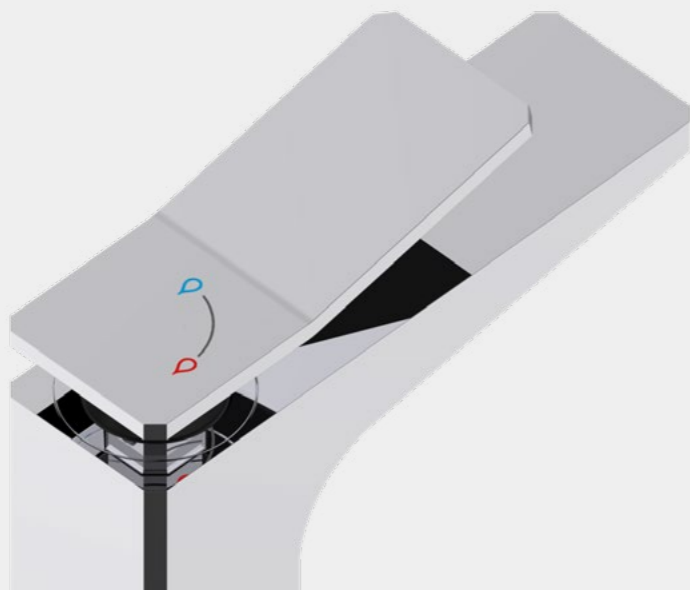

ECO START. TAPS THAT START COLD TO TAKE THE HEAT OUT OF YOUR ENERGY BILLS.

Eco Start saves energy by having cold water as the default central start position of the tap handle. Hot water is only activated when the tap lever is moved from the central position, so your boiler is not unnecessarily fired up. Cutting emissions and saving you money.

*Save up to 10% energy usage on the Eco Start tap, see website for details

Watch Video