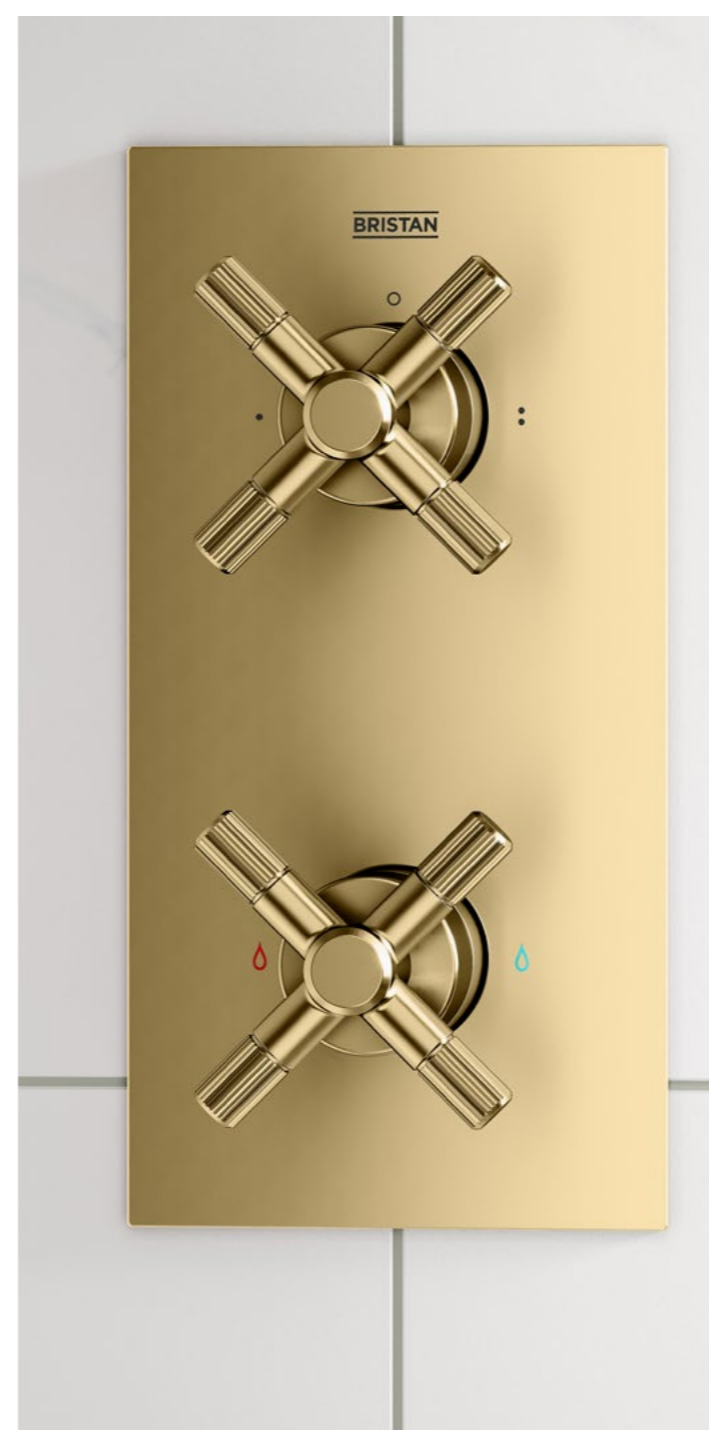

Available Finishes

HOURGLASS SHWR PK Chrome **£529**

Thermostatic Shower Package

- Integral two outlet diverter
- 250mm round slimline fixed head with shower arm
- Large round three function push button handset and hose with integral handset holder and wall outlet

Available Finishes

HOURGLASS SHWR PK3 Chrome **£631**

New

Cruzar

Add a timeless industrial feel to your bathroom with the new Cruzar range. The linear knurling crosshead handle design provides an ultra-modern feel. Available in a chrome, black, or brushed brass finish, these will act as a statement piece in your bathroom.

Available Finishes 

Cruzar
Bath Shower Mixer

Cruzar
Basin Mixer

Cruzar
Shower Package

Cruzar
Bath Shower Mixer

Cruzar

Basin Mixer with Clicker Waste

Available Finishes

- Spout projection 115mm
- Flexible tails included

CRU BAS C	Chrome	£200	
CRU BAS BLK	Black	£220	
CRU BAS BB	Brushed Brass	£240	

Bath Filler

- Spout projection 115mm

Available Finishes

CRU BF C	Chrome	£345	
CRU BF BLK	Black	£380	
CRU BF BB	Brushed Brass	£414	