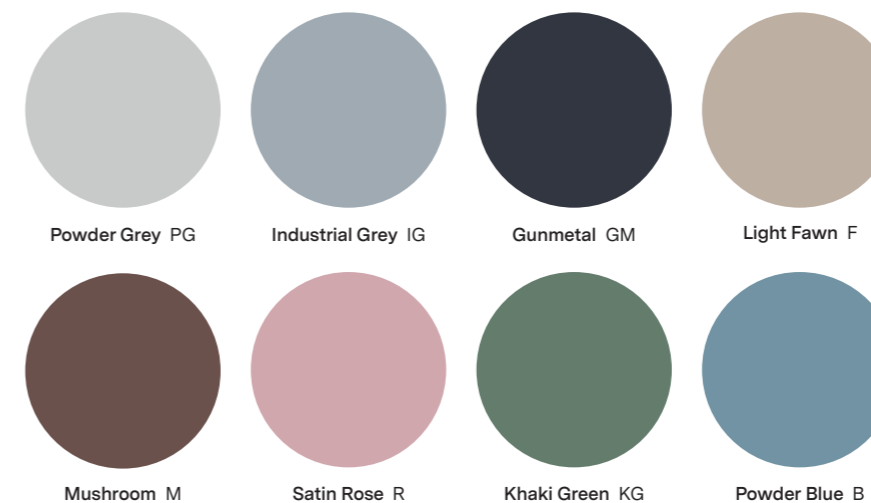

COLOURKAST

The Colourkast finishes are dependant on the bath design. See individual bath pages for available options.

White
Silk Matt and/or Polished
Available on all designs.

Marble
Available on
Bampton & Kurv only.