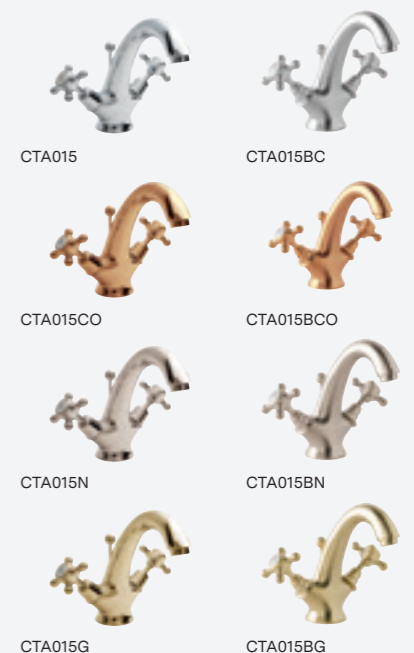

All our brassware ranges can also be tailored to your interior design choices, with one of our eight stunning finishes.

5 YEAR GUARANTEE

1 YEAR GUARANTEE

THE FINISHING TOUCH.

BRASSWARE

8 beautiful finishes. 3 easy steps.

Brushed Gold BG

HOW TO ORDER

1. Choose your item.
2. Decide on your finish.
3. Add the finish code to the product code.

Example:

CTA015 + BN = CTA015BN

All examples for CTA015 are opposite.

The finishes shown above are only graphic representations, and may differ to the finish on the product.

Suggested Water Pressures

LP1 0.1 Bar	HP1 1.0 Bar
LP2 0.2 Bar	HP2 2.0 Bar
MP 0.5 Bar	HP3 3.0 Bar

Chelmsford

Add some finesse to your bathroom with our new collection of modern brassware.

All the Chelmsford taps and the thermostatic shower are available in eight beautiful finishes.

BIDET

Mono Bidet Mixer
With Pop-up Waste. MP
CHE306 + finish code

Chrome	£119.00
BC/N/BN/CO/BCO	£297.00
G/BG	£420.00

BASIN

Mini Mono Basin Mixer
With Push Button Waste. LP2
CHE315 + finish code

Chrome	£112.00
BC/N/BN/CO/BCO	£289.00
G/BG	£412.00