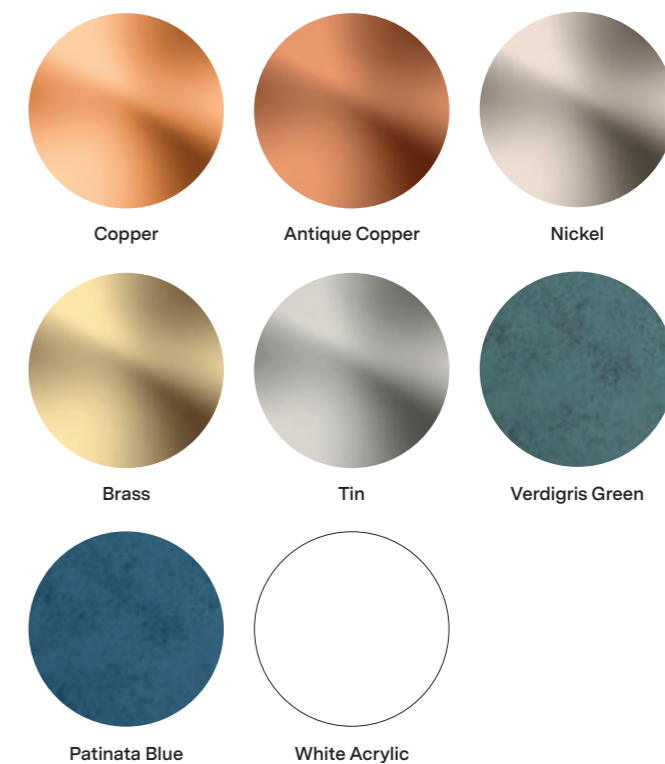

Finish Options

Our Copper range is incredibly versatile and we have expanded our range to include Antique, Verdigris and Patinata alongside Nickel & Tin.

ROLL TOP BATH FINISHES

Finishes are dependant on the Bath Design.